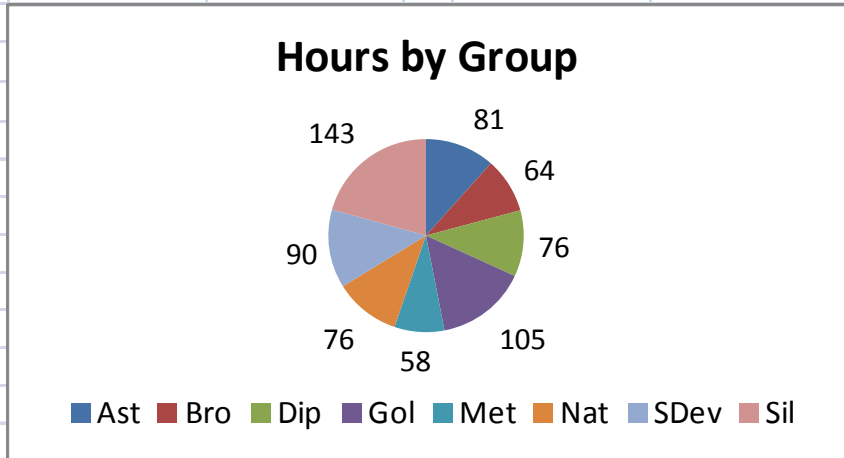

COMETS BOOSTER CLUB VOLUNTEER HOUR REPORT

Date	(All)	Quarter	Q1	Total Hours	693.5
Month	(All)	Year	2012	Reported	

Top Ten Families

Family	Total Hours
DaviesL	54
CCROTC	35
MlujeakJ	29
HewS	27
PerryB	26
GrantW	19
SwansonT	18
CapoteY	17
PinonF	16
LopezV	16